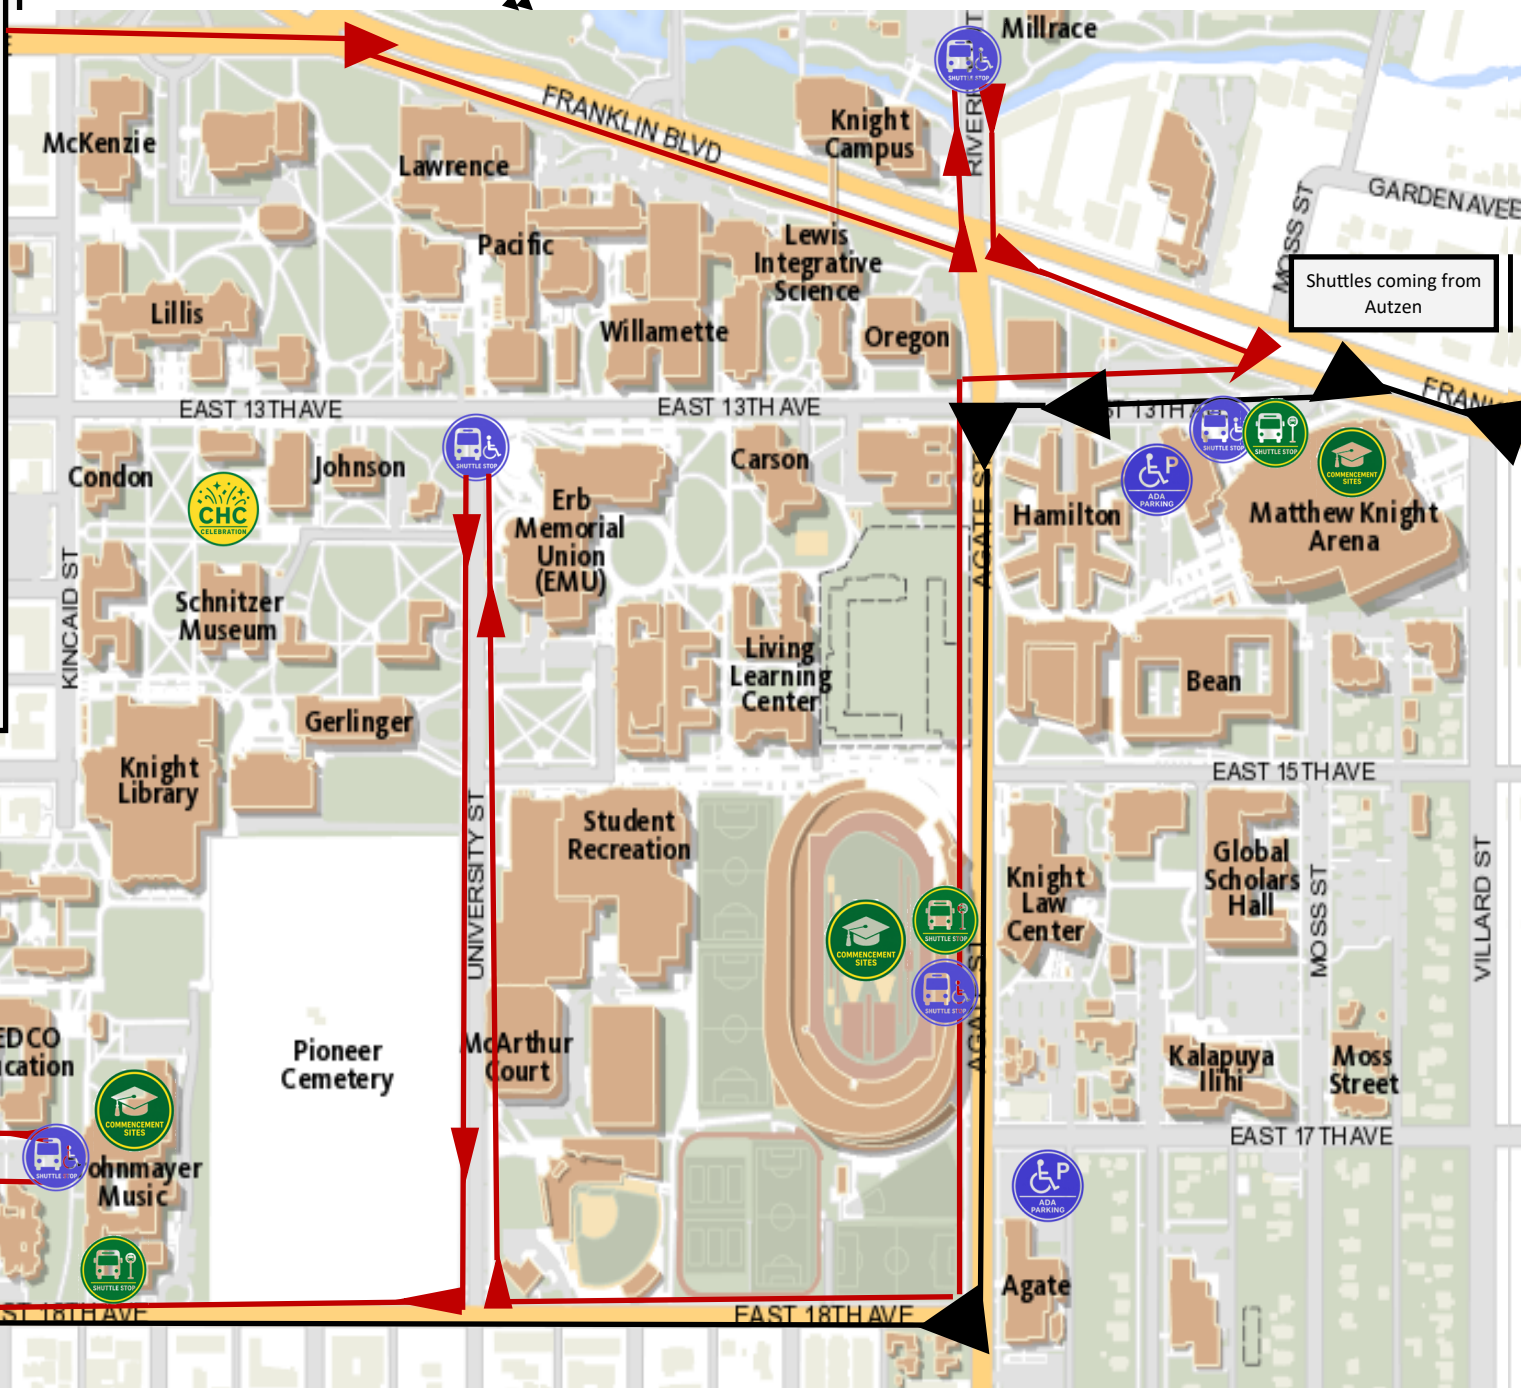

Shuttle bus Stop

ADA access shuttle stop

ADA Parking: 13th Ave garage & Lot 37

Shuttle route from Autzen

ADA Access shuttle route

Commencement Sites

Clarks Honor College Celebration

Shuttles coming from Autzen

Shuttles going to Autzen/Pacific Source